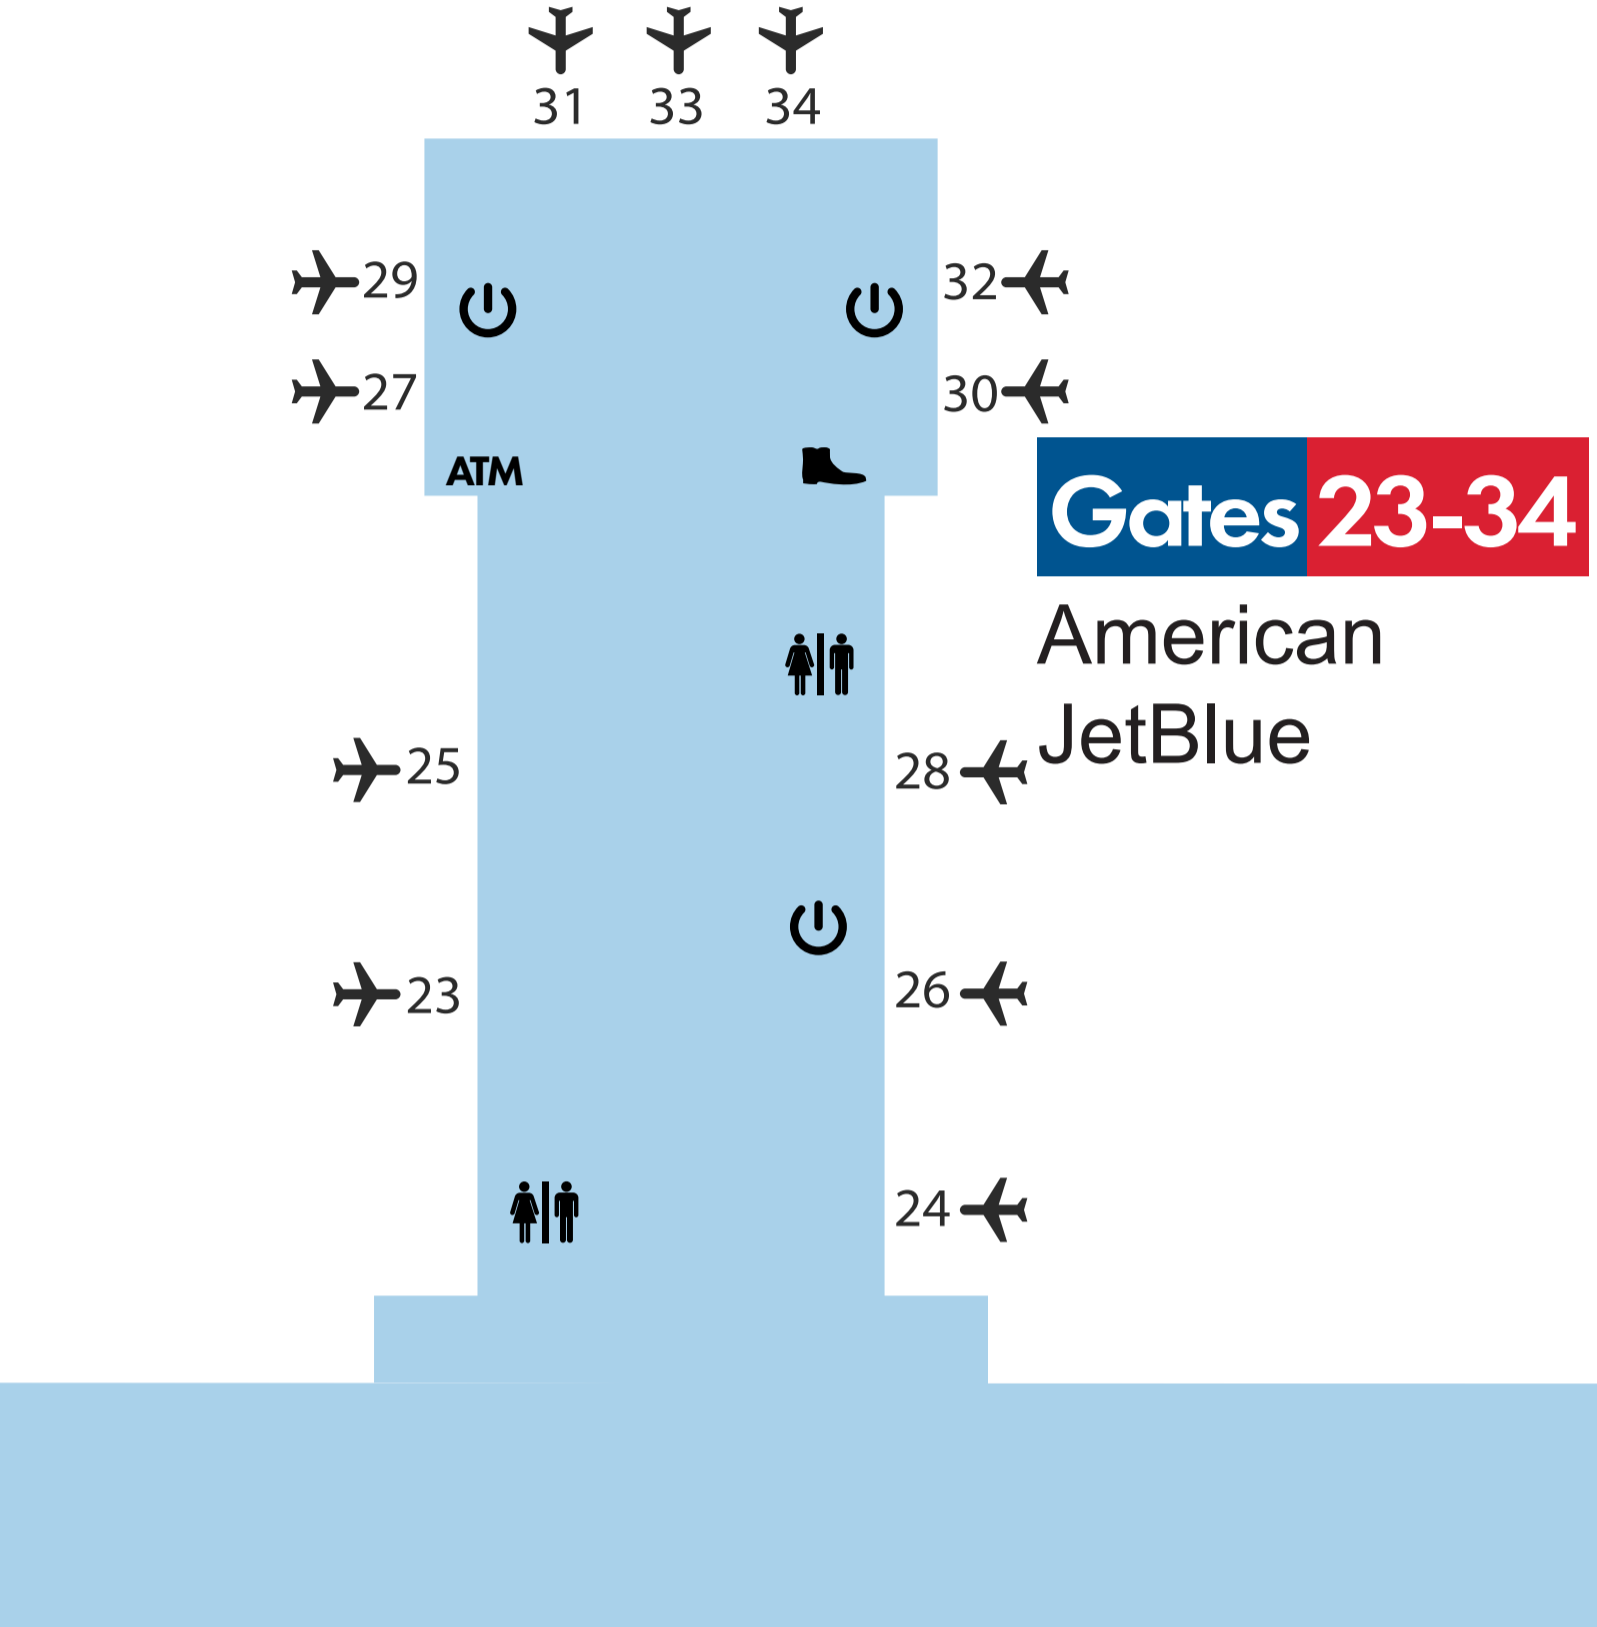

# LEVEL 3 Ticketing/ Check-In

## Symbol Legend

- |  |   |                    |                                     |                       |
|--|---|--------------------|-------------------------------------|-----------------------|
| ATM/Cash                                 | Metro Station                             | Nursing Room       | Police                              | TSA Pre Enrollment    |
| Baggage Claim                            | Restrooms - Family                        | Security Screening | Information Counter                 | Terminal Doors        |
| Chapel                                   | Restrooms - Men                           | Airport Shuttle    | Mail Drop                           | Pet Relief            |
| Elevators                                | Restrooms - Women                         | Ticketing          | Shoeshine Stand                     | Ride APP Pickup       |
| Elevators to Ticketing/Security/Check-In | Escalators to Ticketing/Security/Check-In | Escalators         | United Service Organizations Center | Power Charge Stations |
| Meet & Greet                             |   |                    |                                     |                       |

# LEVEL 2 TSA Security/ Gates

# LEVEL 1 Baggage Claim