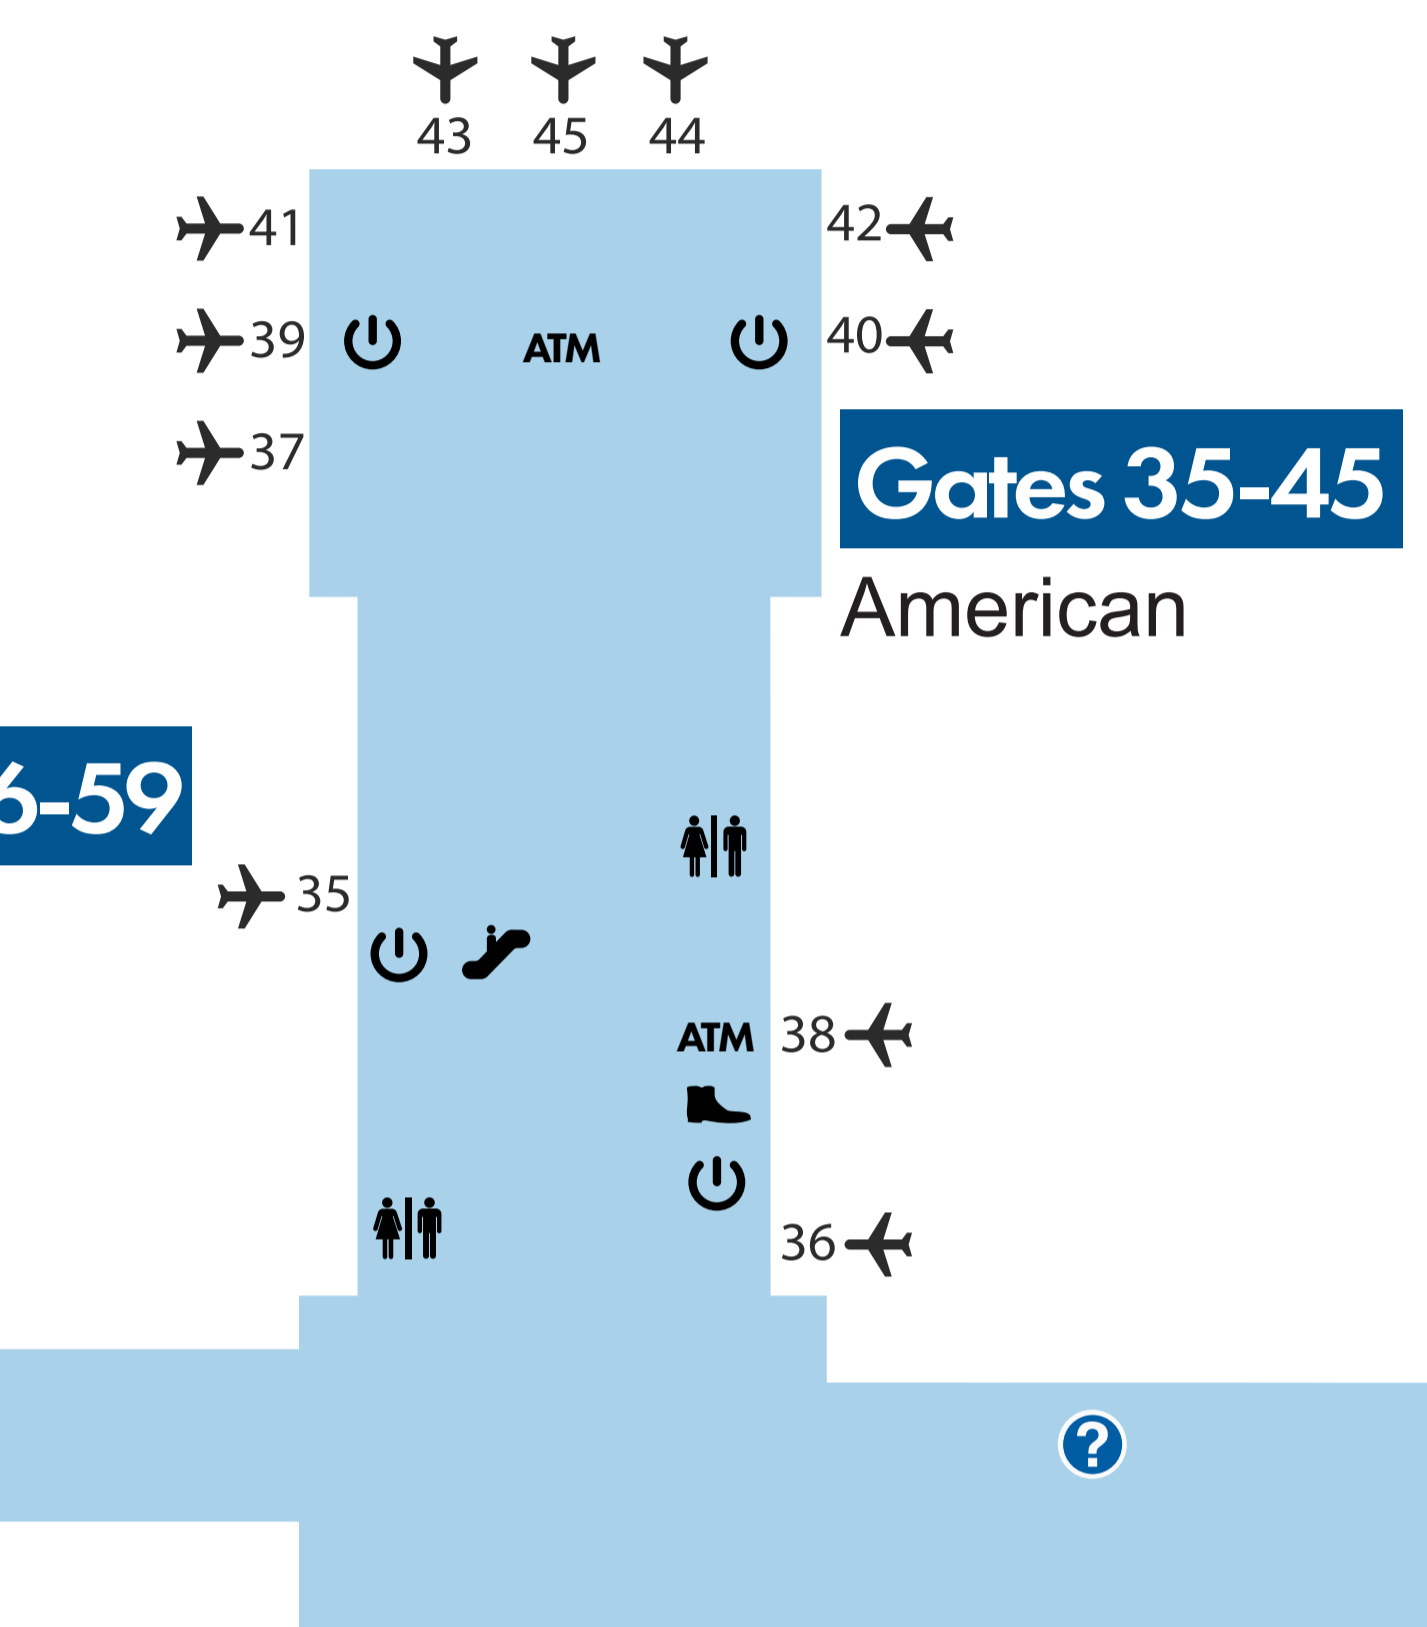

# LEVEL 3 Ticketing/ Check-In

## Symbol Legend

- |  |   |                    |                                     |                       |
|--|---|--------------------|-------------------------------------|-----------------------|
| ATM/Cash                                 | Metro Station                             | Nursing Room       | Police                              | TSA Pre Enrollment    |
| Baggage Claim                            | Restrooms - Family                        | Security Screening | Information Counter                 | Terminal Doors        |
| Chapel                                   | Restrooms - Men                           | Airport Shuttle    | Mail Drop                           | Pet Relief            |
| Elevators                                | Restrooms - Women                         | Ticketing          | Shoeshine Stand                     | Ride APP Pickup       |
| Elevators to Ticketing/Security/Check-In | Escalators to Ticketing/Security/Check-In | Escalators         | United Service Organizations Center | Power Charge Stations |
| Meet & Greet                             |   |                    |                                     |                       |

# LEVEL 2 TSA Security/ Gates

# LEVEL 1 Baggage Claim