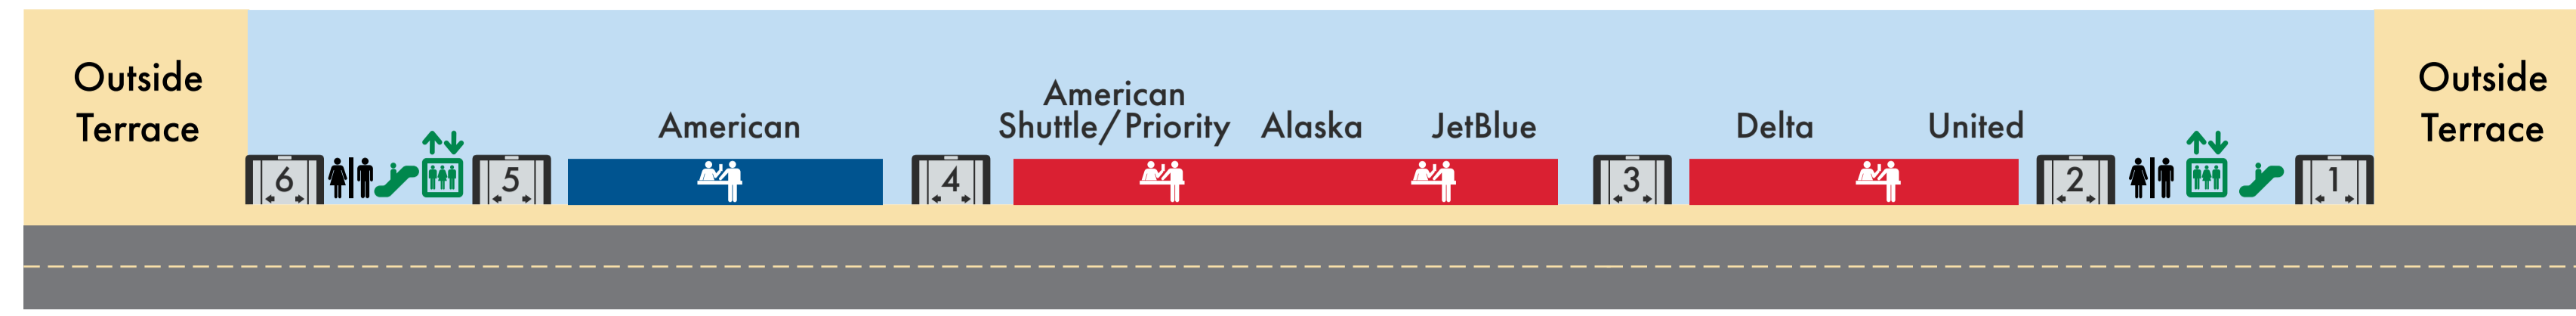

# LEVEL 3 Ticketing/ Check-In

## Symbol Legend

- |  |   |                    |                                     |                       |
|--|---|--------------------|-------------------------------------|-----------------------|
| ATM/Cash                                 | Metro Station                             | Nursing Room       | Police                              | TSA Pre Enrollment    |
| Baggage Claim                            | Restrooms - Family                        | Security Screening | Information Counter                 | Terminal Doors        |
| Chapel                                   | Restrooms - Men                           | Airport Shuttle    | Mail Drop                           | Pet Relief            |
| Elevators                                | Restrooms - Women                         | Ticketing          | Shoeshine Stand                     | Ride APP Pickup       |
| Elevators to Ticketing/Security/Check-In | Escalators to Ticketing/Security/Check-In | Escalators         | United Service Organizations Center | Power Charge Stations |
| Meet & Greet                             |   |                    |                                     |                       |

# LEVEL 2 TSA Security/ Gates