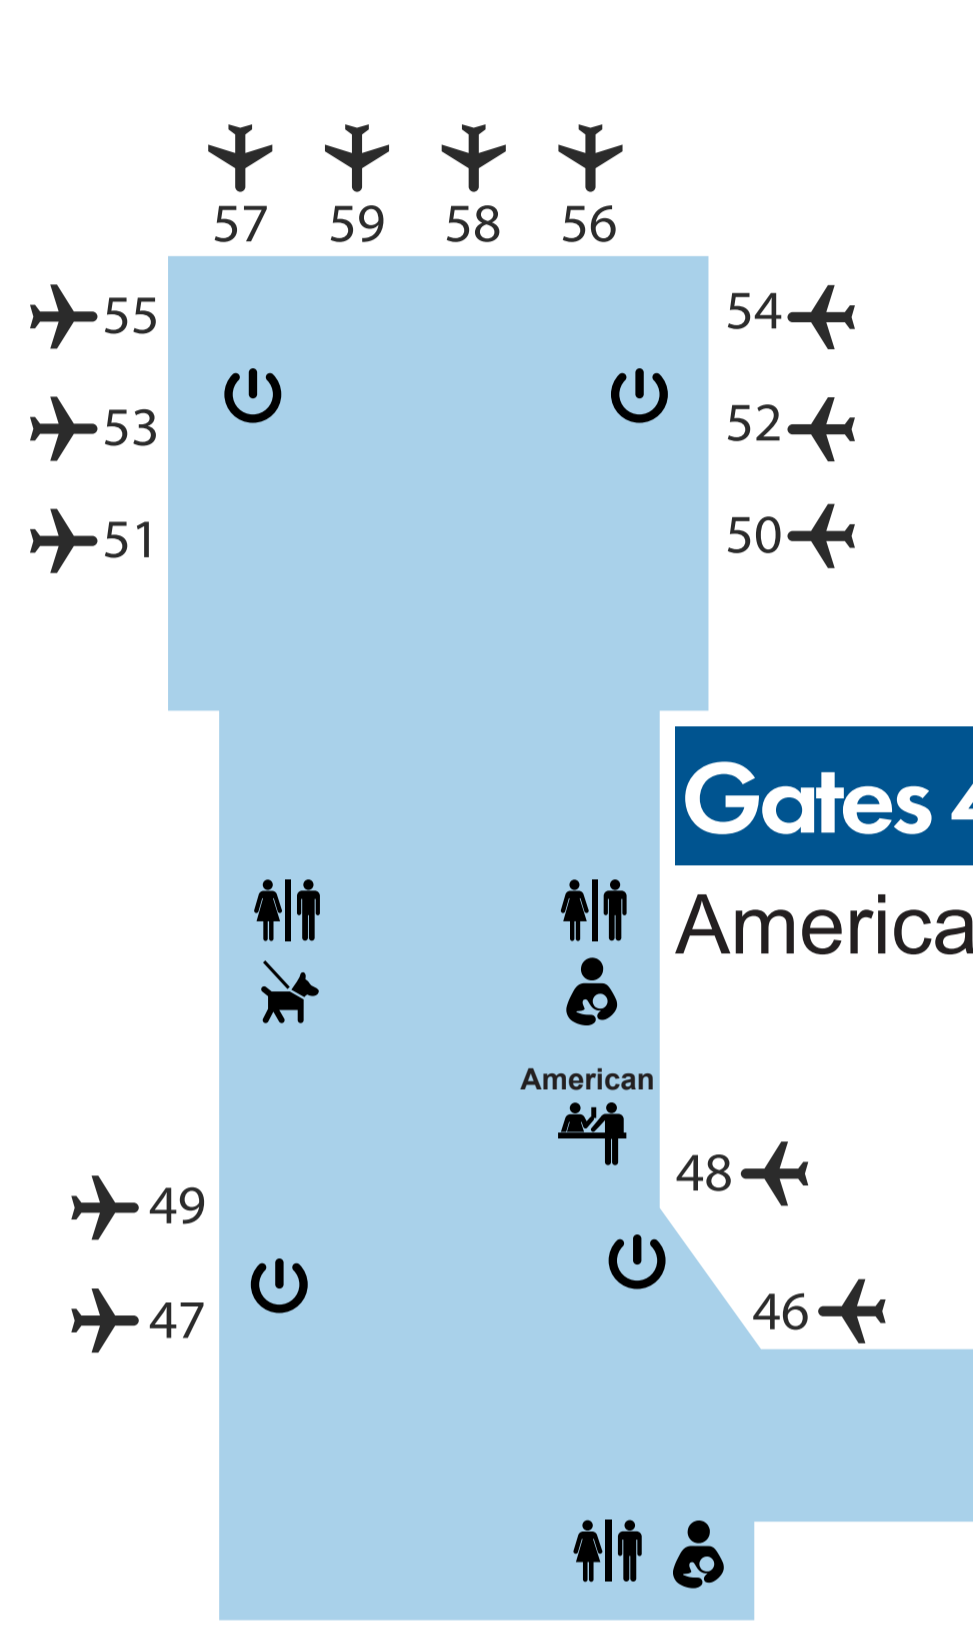

# LEVEL 3 Ticketing/ Check-In

## Symbol Legend

- |  |   |                    |                                     |                       |
|--|---|--------------------|-------------------------------------|-----------------------|
| ATM/Cash                                 | Metro Station                             | Nursing Room       | Police                              | TSA Pre Enrollment    |
| Baggage Claim                            | Restrooms - Family                        | Security Screening | Information Counter                 | Terminal Doors        |
| Chapel                                   | Restrooms - Men                           | Airport Shuttle    | Mail Drop                           | Pet Relief            |
| Elevators                                | Restrooms - Women                         | Ticketing          | Shoeshine Stand                     | Ride APP Pickup       |
| Elevators to Ticketing/Security/Check-In | Escalators to Ticketing/Security/Check-In | Escalators         | United Service Organizations Center | Power Charge Stations |
| Meet & Greet                             |   |                    |                                     |                       |

# LEVEL 2 TSA Security/ Gates

# LEVEL 1 Baggage Claim