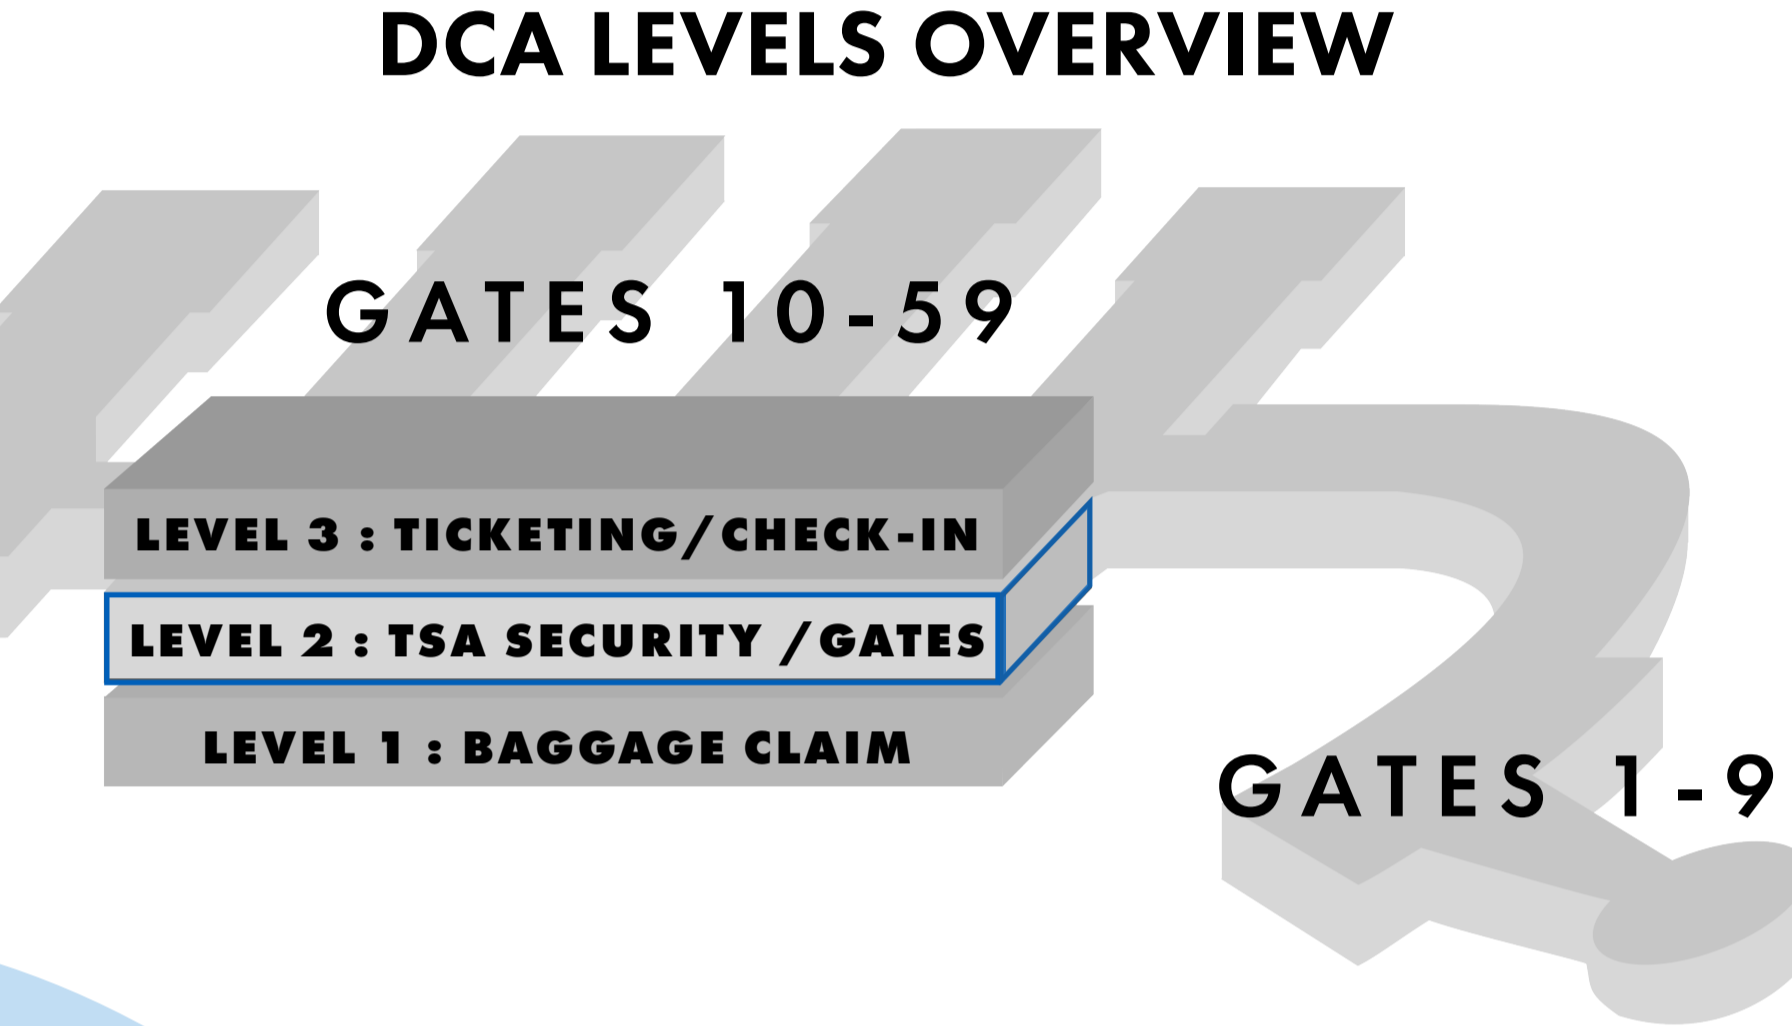

# LEVEL 3 Ticketing/ Check-In

## Symbol Legend

- |  |   |                    |                                     |                       |
|--|---|--------------------|-------------------------------------|-----------------------|
| ATM/Cash                                 | Metro Station                             | Nursing Room       | Police                              | TSA Pre Enrollment    |
| Baggage Claim                            | Restrooms - Family                        | Security Screening | Information Counter                 | Terminal Doors        |
| Chapel                                   | Restrooms - Men                           | Airport Shuttle    | Mail Drop                           | Pet Relief            |
| Elevators                                | Restrooms - Women                         | Ticketing          | Shoeshine Stand                     | Ride APP Pickup       |
| Elevators to Ticketing/Security/Check-In | Escalators to Ticketing/Security/Check-In | Escalators         | United Service Organizations Center | Power Charge Stations |
| Meet & Greet                             |   |                    |                                     |                       |

# LEVEL 2 TSA Security/ Gates

# LEVEL 1 Baggage Claim