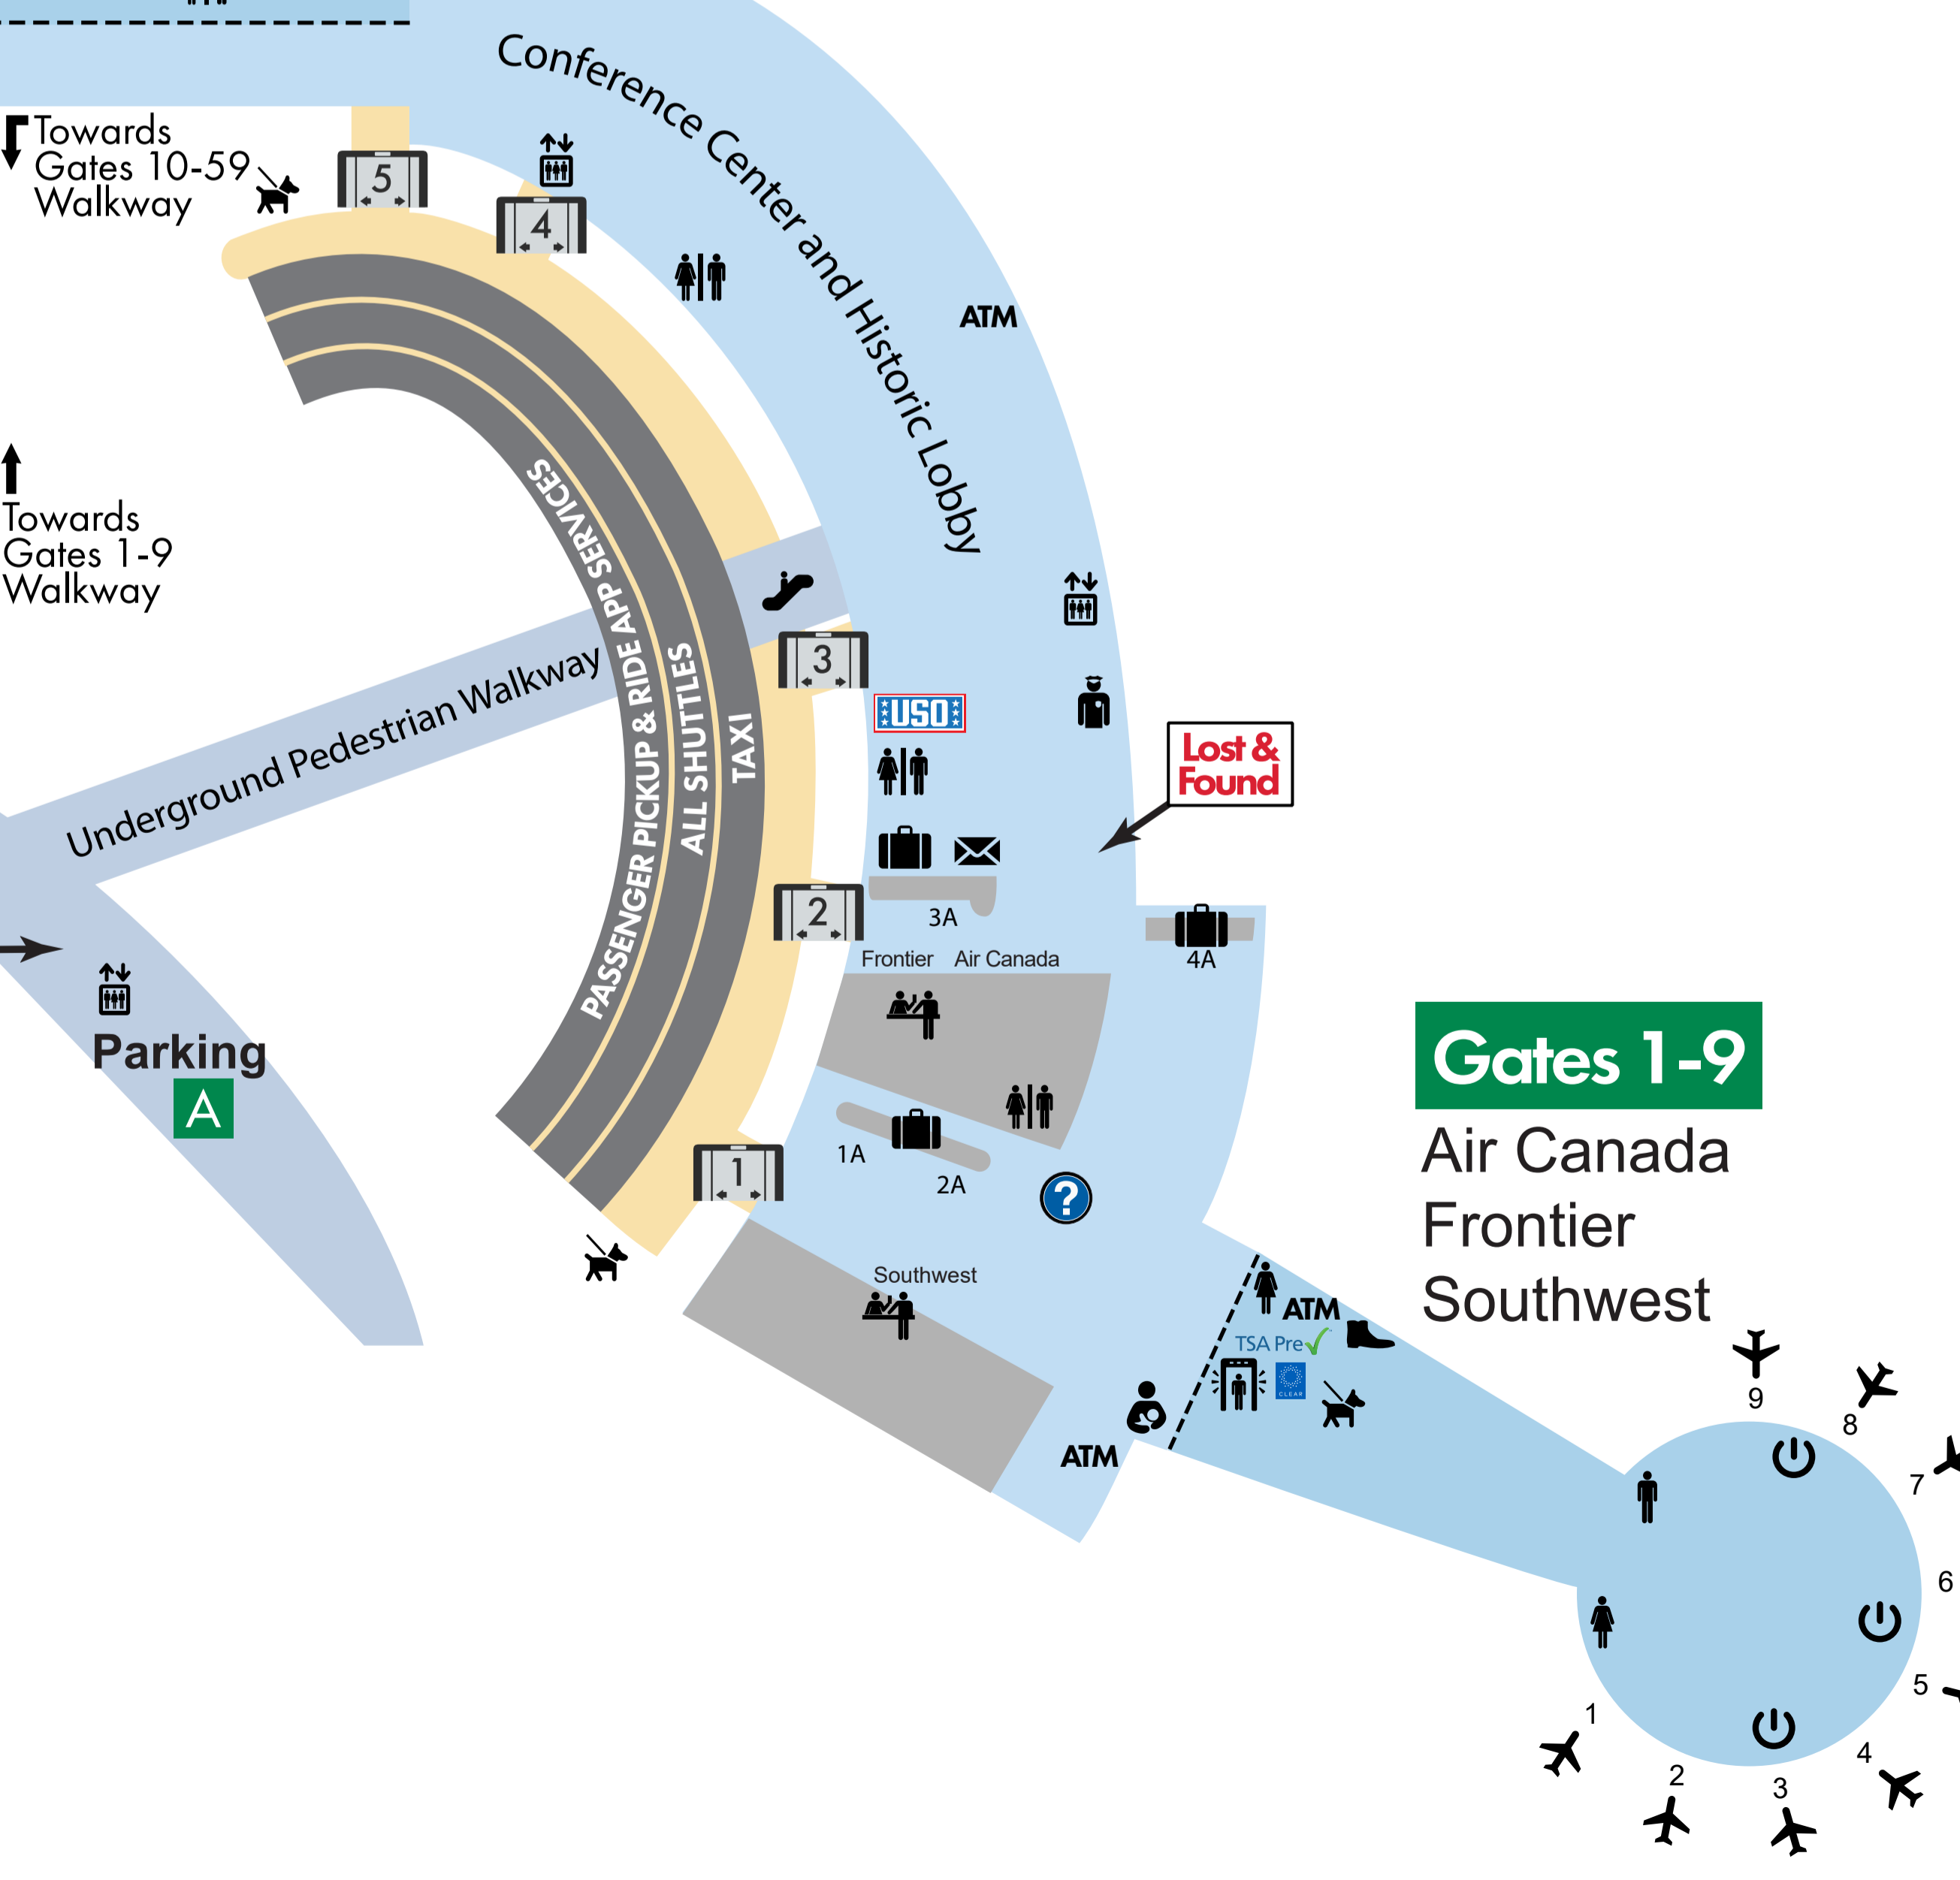

# LEVEL 3 Ticketing/ Check-In

## Symbol Legend

- |  |   |                    |                                     |                       |
|--|---|--------------------|-------------------------------------|-----------------------|
| ATM/Cash                                 | Metro Station                             | Nursing Room       | Police                              | TSA Pre Enrollment    |
| Baggage Claim                            | Restrooms - Family                        | Security Screening | Information Counter                 | Terminal Doors        |
| Chapel                                   | Restrooms - Men                           | Airport Shuttle    | Mail Drop                           | Pet Relief            |
| Elevators                                | Restrooms - Women                         | Ticketing          | Shoeshine Stand                     | Ride APP Pickup       |
| Elevators to Ticketing/Security/Check-In | Escalators to Ticketing/Security/Check-In | Escalators         | United Service Organizations Center | Power Charge Stations |
| Meet & Greet                             |   |                    |                                     |                       |

# LEVEL 2 TSA Security/ Gates

# LEVEL 1 Baggage Claim