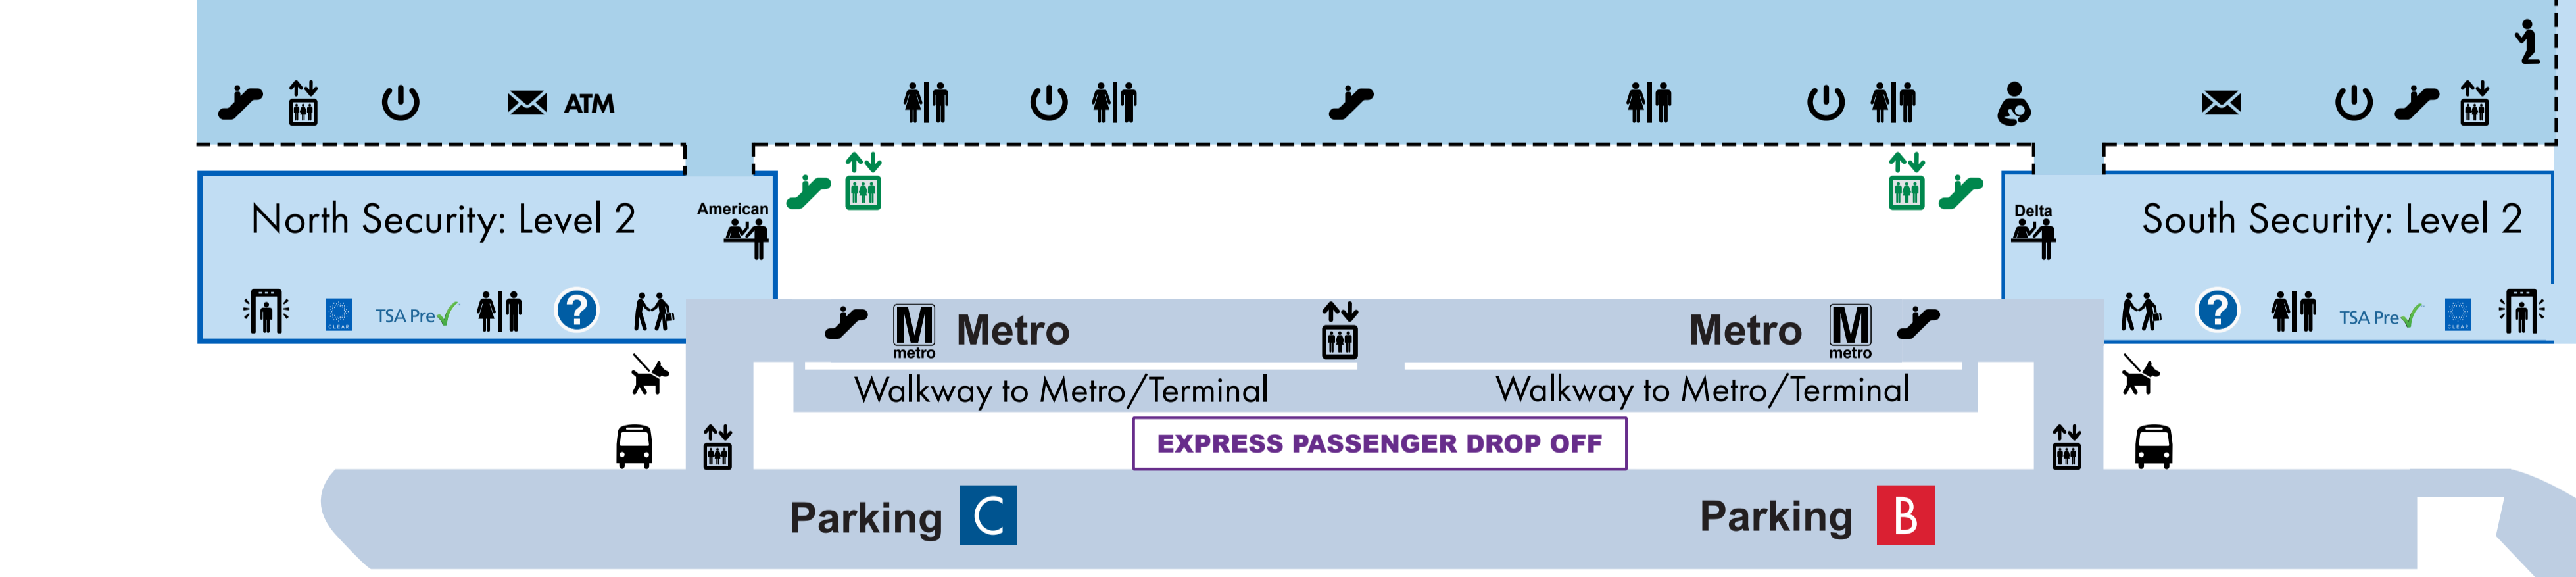

# LEVEL 3 Ticketing/ Check-In

## Symbol Legend

- |  |   |                    |                                     |                       |
|--|---|--------------------|-------------------------------------|-----------------------|
| ATM/Cash                                 | Metro Station                             | Nursing Room       | Police                              | TSA Pre Enrollment    |
| Baggage Claim                            | Restrooms - Family                        | Security Screening | Information Counter                 | Terminal Doors        |
| Chapel                                   | Restrooms - Men                           | Airport Shuttle    | Mail Drop                           | Pet Relief            |
| Elevators                                | Restrooms - Women                         | Ticketing          | Shoeshine Stand                     | Ride APP Pickup       |
| Elevators to Ticketing/Security/Check-In | Escalators to Ticketing/Security/Check-In | Escalators         | United Service Organizations Center | Power Charge Stations |
| Meet & Greet                             |   |                    |                                     |                       |

# LEVEL 2 TSA Security/ Gates