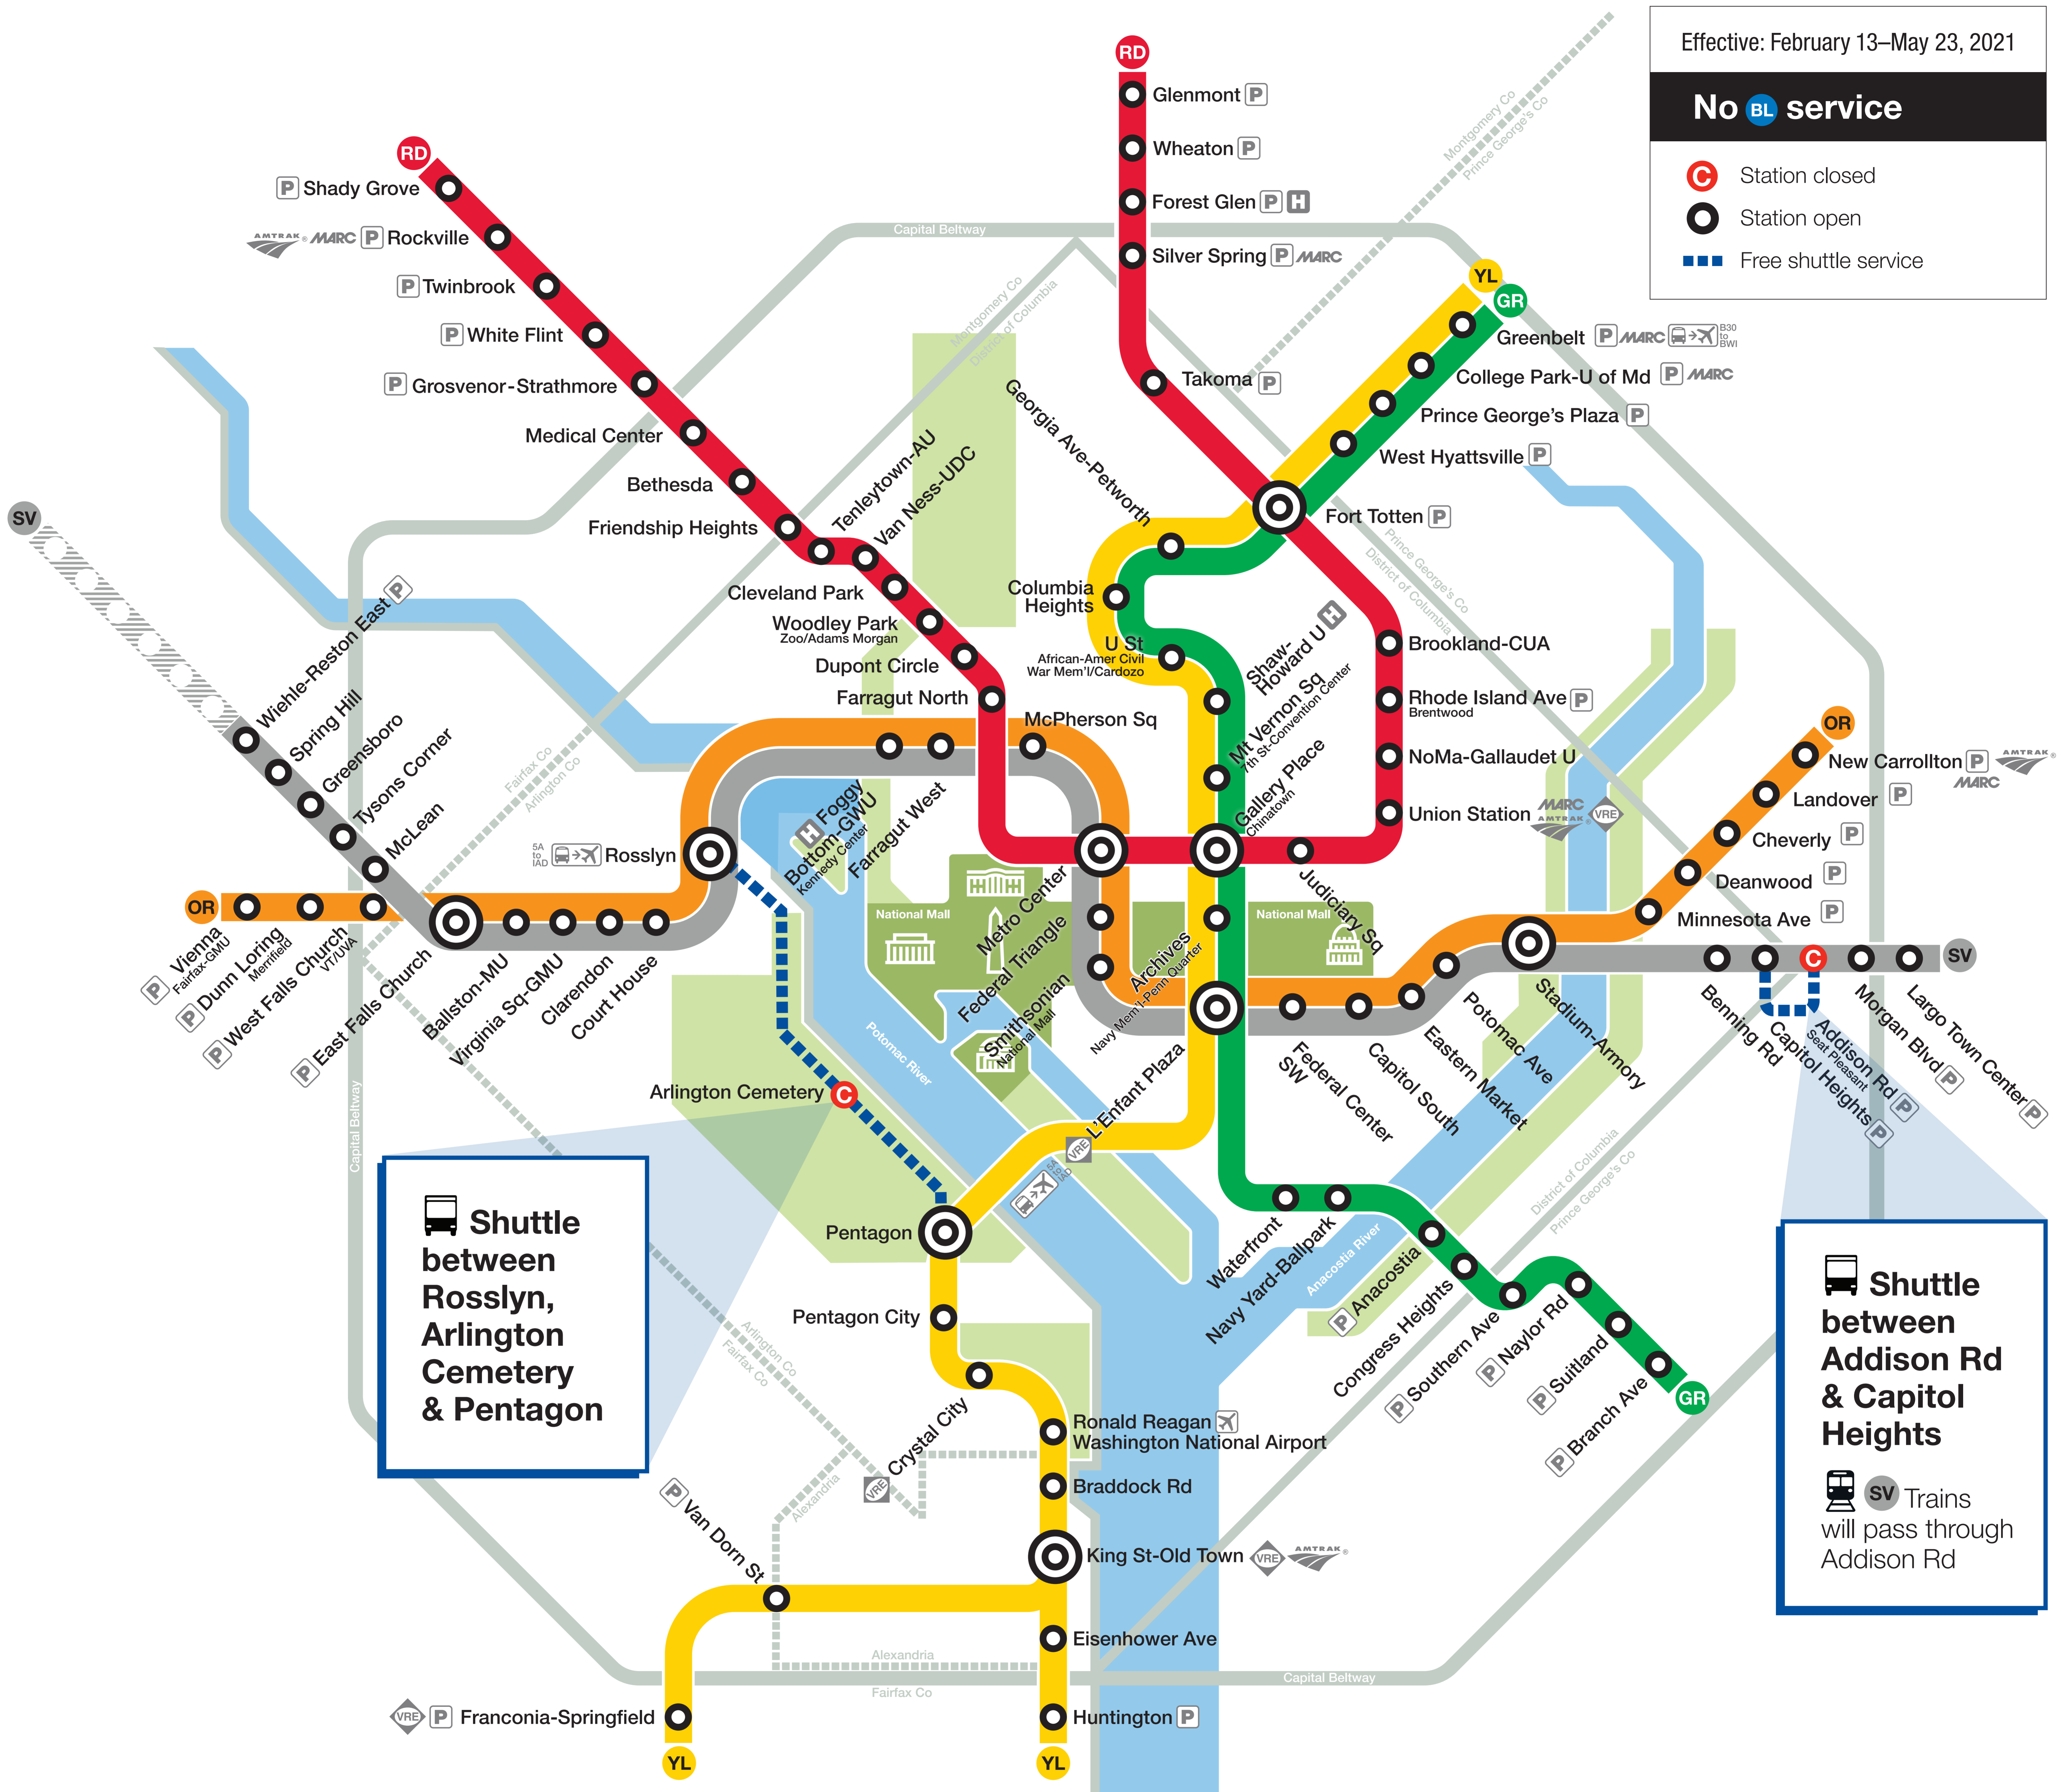

Effective: February 13–May 23, 2021

No BL service

-  Station closed
-  Station open
-  Free shuttle service

 Shuttle between Rosslyn, Arlington Cemetery & Pentagon

 Shuttle between Addison Rd & Capitol Heights

  Trains will pass through Addison Rd