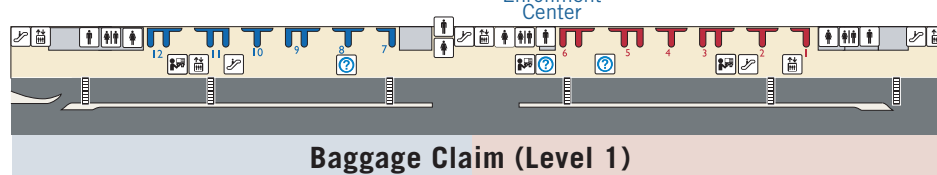

ALL EMERGENCIES ————— 911
Police/Fire/Ambulance (Non-Emergency) ————— 703-417-2400
Police Station (Non-Emergency) ————— 703-417-8560
Airport Information ————— 703-417-8000