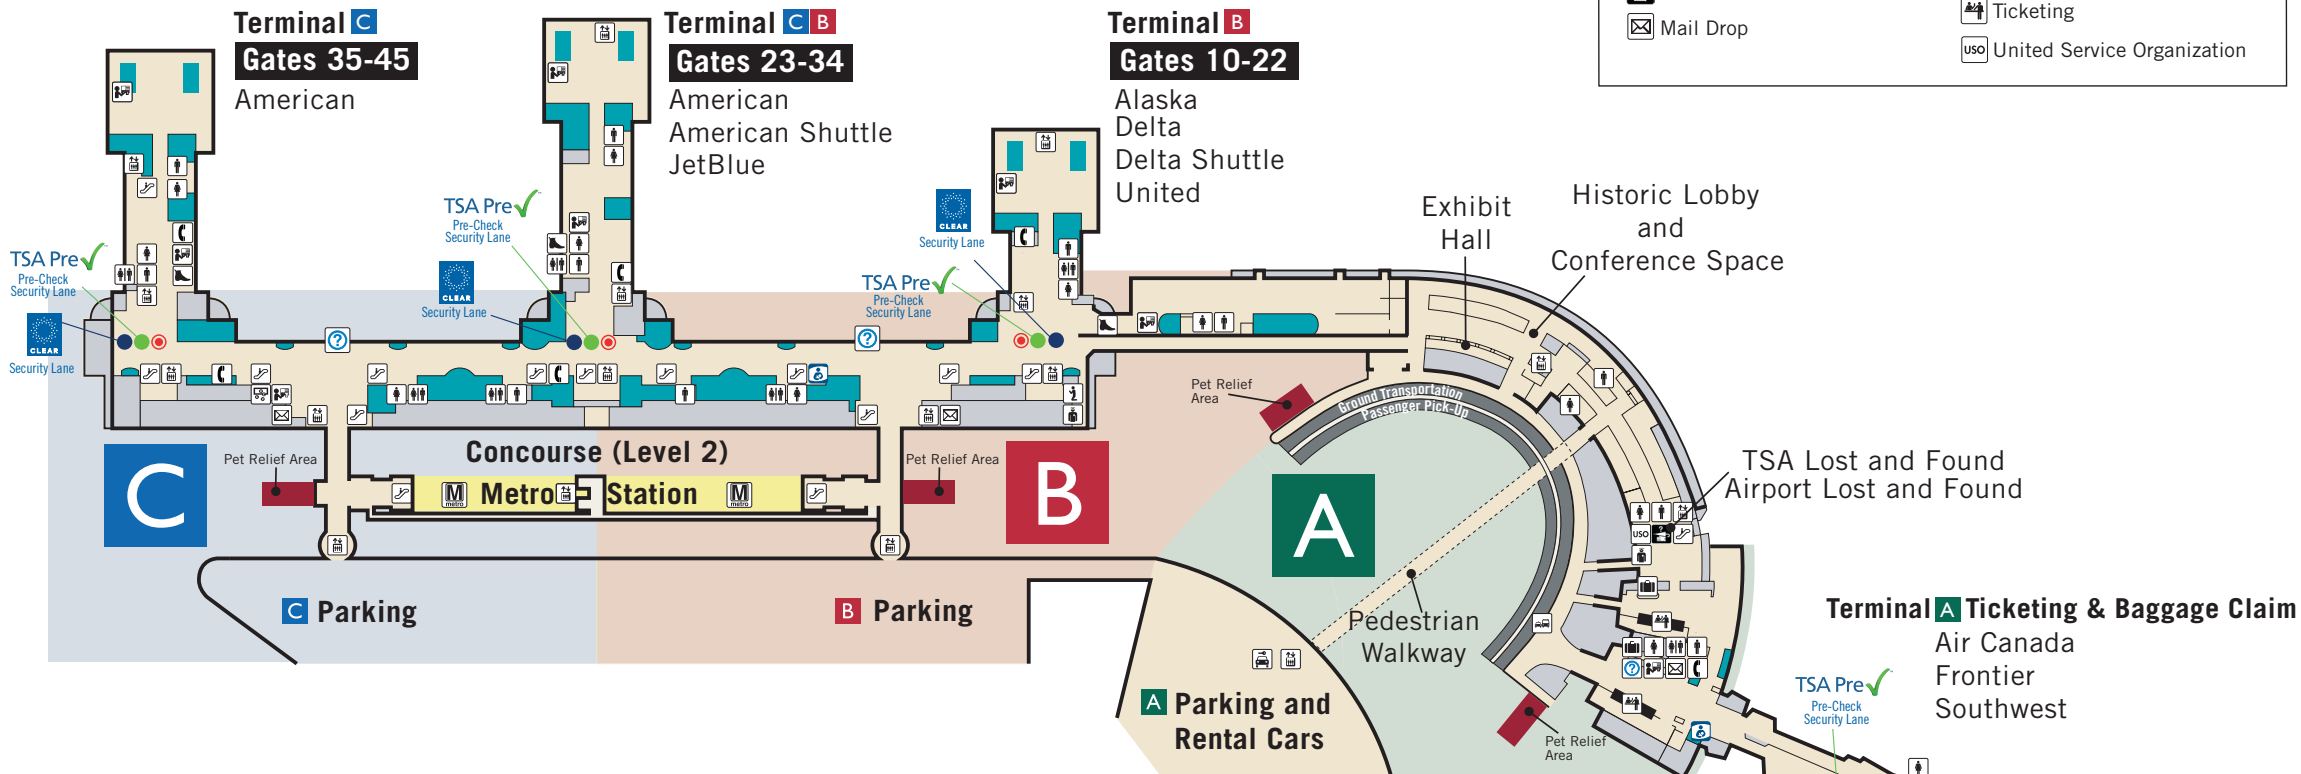

Symbol Legend

	ATM/Cash Machine		Metro Station Located Concourse Level 2 Terminal B and C
	Car Rental		Nursing Room
	Chapel/Meditation Room		Pet Relief Area
	CLEAR Security Lane		Police
	Customer Service Center Foreign Exchange		TSA Pre ✓ Pre-Check Security Lane/ Enrollment Center
	Escalators		Restrooms-Companion Care
	Elevators		Restrooms-Men
	Free Domestic Calls (5 Minute Limit)		Restrooms-Women
	Ground Transportation		Security
	Hotel/Motel Information		Shoe Shine
	Information		Shops & Eateries
	Lost and Found		Ticketing
	Mail Drop		United Service Organization

Terminal **B Ticketing**
Alaska
American Shuttle
Delta
JetBlue
United

Terminal **C Ticketing**
American

Terminal **C
Gates 35-45**
American

Terminal **C **B**
Gates 23-34**
American
American Shuttle
JetBlue

Terminal **B
Gates 10-22**
Alaska
Delta
Delta Shuttle
United

Terminal **A Ticketing & Baggage Claim**
Air Canada
Frontier
Southwest

Gates 1-9
Air Canada
Frontier
Southwest

Terminal **B Baggage Claim 1-6**
Alaska
Delta
JetBlue
United