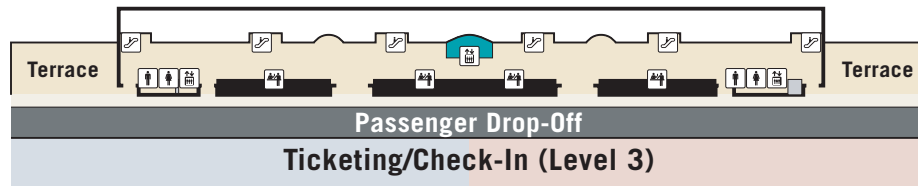

Symbol Legend

	ATM/Cash Machine		Metro Station Located Concourse Level 2 Terminal B and C
	Car Rental		Nursing Room
	Chapel/Meditation Room		Pet Relief Area
	CLEAR Security Lane		Police
	Customer Service Center Foreign Exchange		TSA Pre ✓ Pre-Check Security Lane/ Enrollment Center
	Escalators		Restrooms-Companion Care
	Elevators		Restrooms-Men
	Free Domestic Calls (5 Minute Limit)		Restrooms-Women
	Ground Transportation		Security
	Hotel/Motel Information		Shoe Shine
	Information		Shops & Eateries
	Lost and Found		Ticketing
	Mail Drop		United Service Organization

Terminal **B Ticketing**
Alaska
American Shuttle
Delta
JetBlue
United

Terminal **C Ticketing**
American

Terminal **C
Gates 35-45**
American

Terminal **C **B**
Gates 23-34**
American
American Shuttle
JetBlue