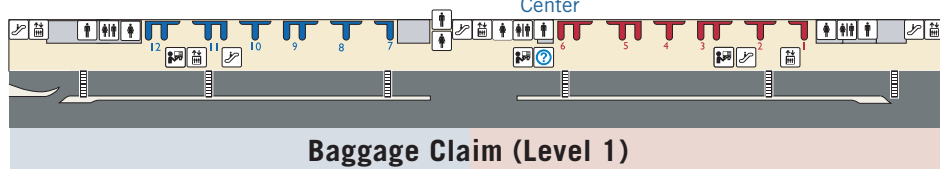

Connect to FlyReagan for
FAST & FREE WI-FI

ALL EMERGENCIES ————— 911
Police/Fire/Ambulance (Non-Emergency) ————— 703-417-2400
Police Station (Non-Emergency) ————— 703-417-8560
Airport Information ————— 703-417-8000