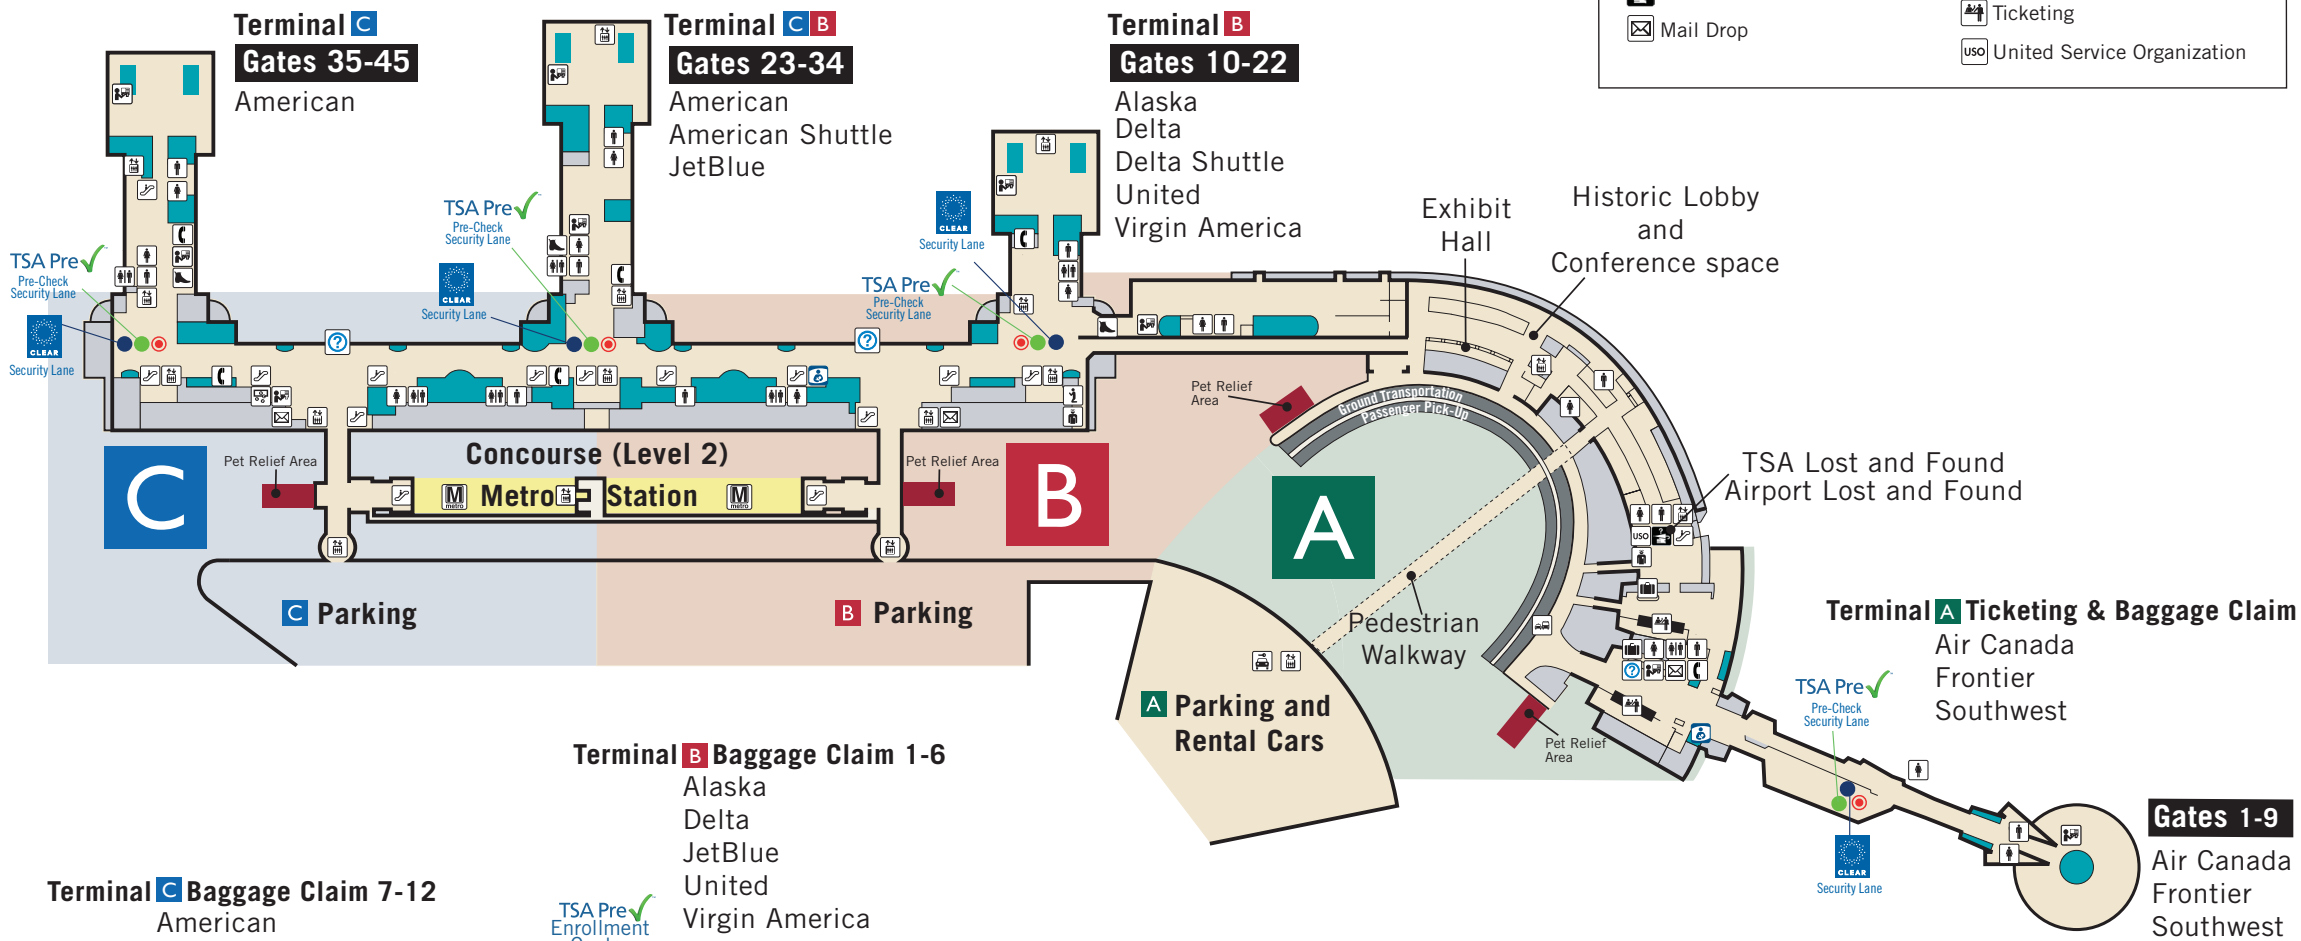

Terminal B Ticketing
 Alaska
 American Shuttle
 Delta
 JetBlue
 United
 Virgin America

Terminal C Ticketing
 American

Symbol Legend			
	ATM/Cash Machine		Metro Station Located Concourse Level 2 Terminal B and C
	Car Rental		Nursing Room
	Chapel/Meditation Room		Pet Relief Area
	CLEAR Security Lane		Police
	Customer Service Center Foreign Exchange		TSA Pre Pre-Check Security Lane/ Enrollment Center
	Escalators		Restrooms-Companion Care
	Elevators		Restrooms-Men
	Free Domestic Calls (5 Minute Limit)		Restrooms-Women
	Ground Transportation		Security
	Hotel/Motel Information		Shoe Shine
	Information		Shops & Eateries
	Lost and Found		Ticketing
	Mail Drop		United Service Organization

Terminal C Gates 35-45
 American

Terminal C/B Gates 23-34
 American
 American Shuttle
 JetBlue

Terminal B Gates 10-22
 Alaska
 Delta
 Delta Shuttle
 United
 Virgin America

Terminal B Baggage Claim 1-6
 Alaska
 Delta
 JetBlue
 United
 Virgin America

Terminal C Baggage Claim 7-12
 American

Connect to FlyReagan for
FAST & FREE WI-FI

ALL EMERGENCIES ————— 911
 Police/Fire/Ambulance (Non-Emergency) ————— 703-417-2400
 Police Station (Non-Emergency) ————— 703-417-8560
 Airport Information ————— 703-417-8000