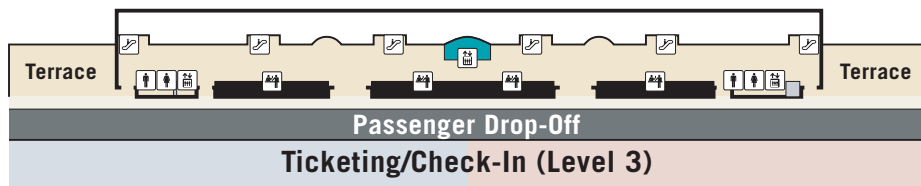

Terminal B Ticketing
 Alaska
 American Shuttle
 Delta
 JetBlue
 United
 Virgin America

Terminal C Ticketing
 American

Symbol Legend			
	ATM/Cash Machine		Metro Station Located Concourse Level 2 Terminal B and C
	Car Rental		Nursing Room
	Chapel/Meditation Room		Pet Relief Area
	CLEAR Security Lane		Police
	Customer Service Center Foreign Exchange		TSA Pre Pre-Check Security Lane/ Enrollment Center
	Escalators		Restrooms-Companion Care
	Elevators		Restrooms-Men
	Free Domestic Calls (5 Minute Limit)		Restrooms-Women
	Ground Transportation		Security
	Hotel/Motel Information		Shoe Shine
	Information		Shops & Eateries
	Lost and Found		Ticketing
	Mail Drop		United Service Organization

Terminal C Gates 35-45
 American

Terminal C/B Gates 23-34
 American
 American Shuttle
 JetBlue

Terminal B Gates 10-22
 Alaska
 Delta
 Delta Shuttle
 United
 Virgin America

Terminal B Baggage Claim 1-6
 Alaska
 Delta
 JetBlue
 United
 Virgin America